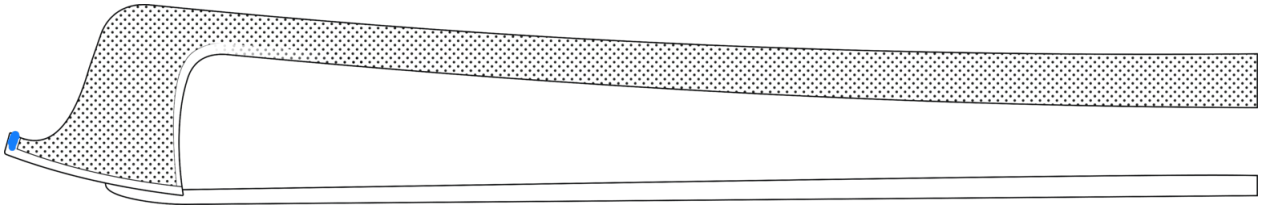

Condition Report

Bow by: **Joseph Gaudé**

Stamped:

Lot: 128

Sale: 7

Mark

Knot

Wear

Crack

Damage

Length (cm): 73,1

Weight (g): 52,2