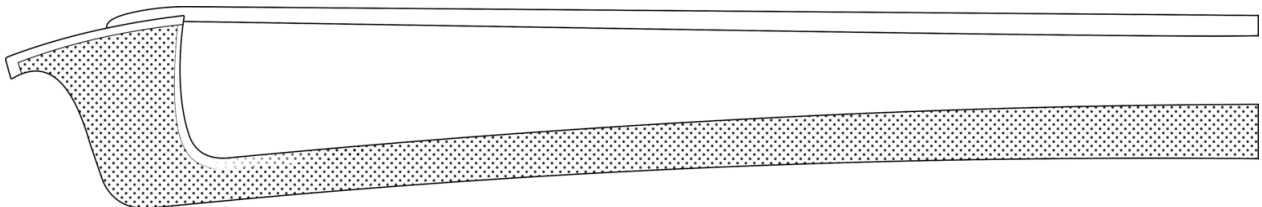

Condition Report

Bow by: **Lamy Père**

Stamped:

Lot: 139

Sale: 7

Mark

Knot

Wear

Crack

Damage

Length (cm): 73,1

Weight (g): 58,5