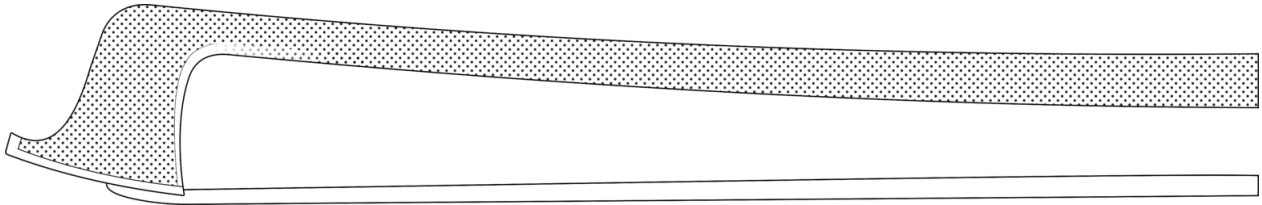

Condition Report

Bow by: **Lamy Père**

Stamped:

Lot: 139

Sale: 7

Mark

Knot

Wear

Crack

Damage

Length (cm): 73,1

Weight (g): 58,5